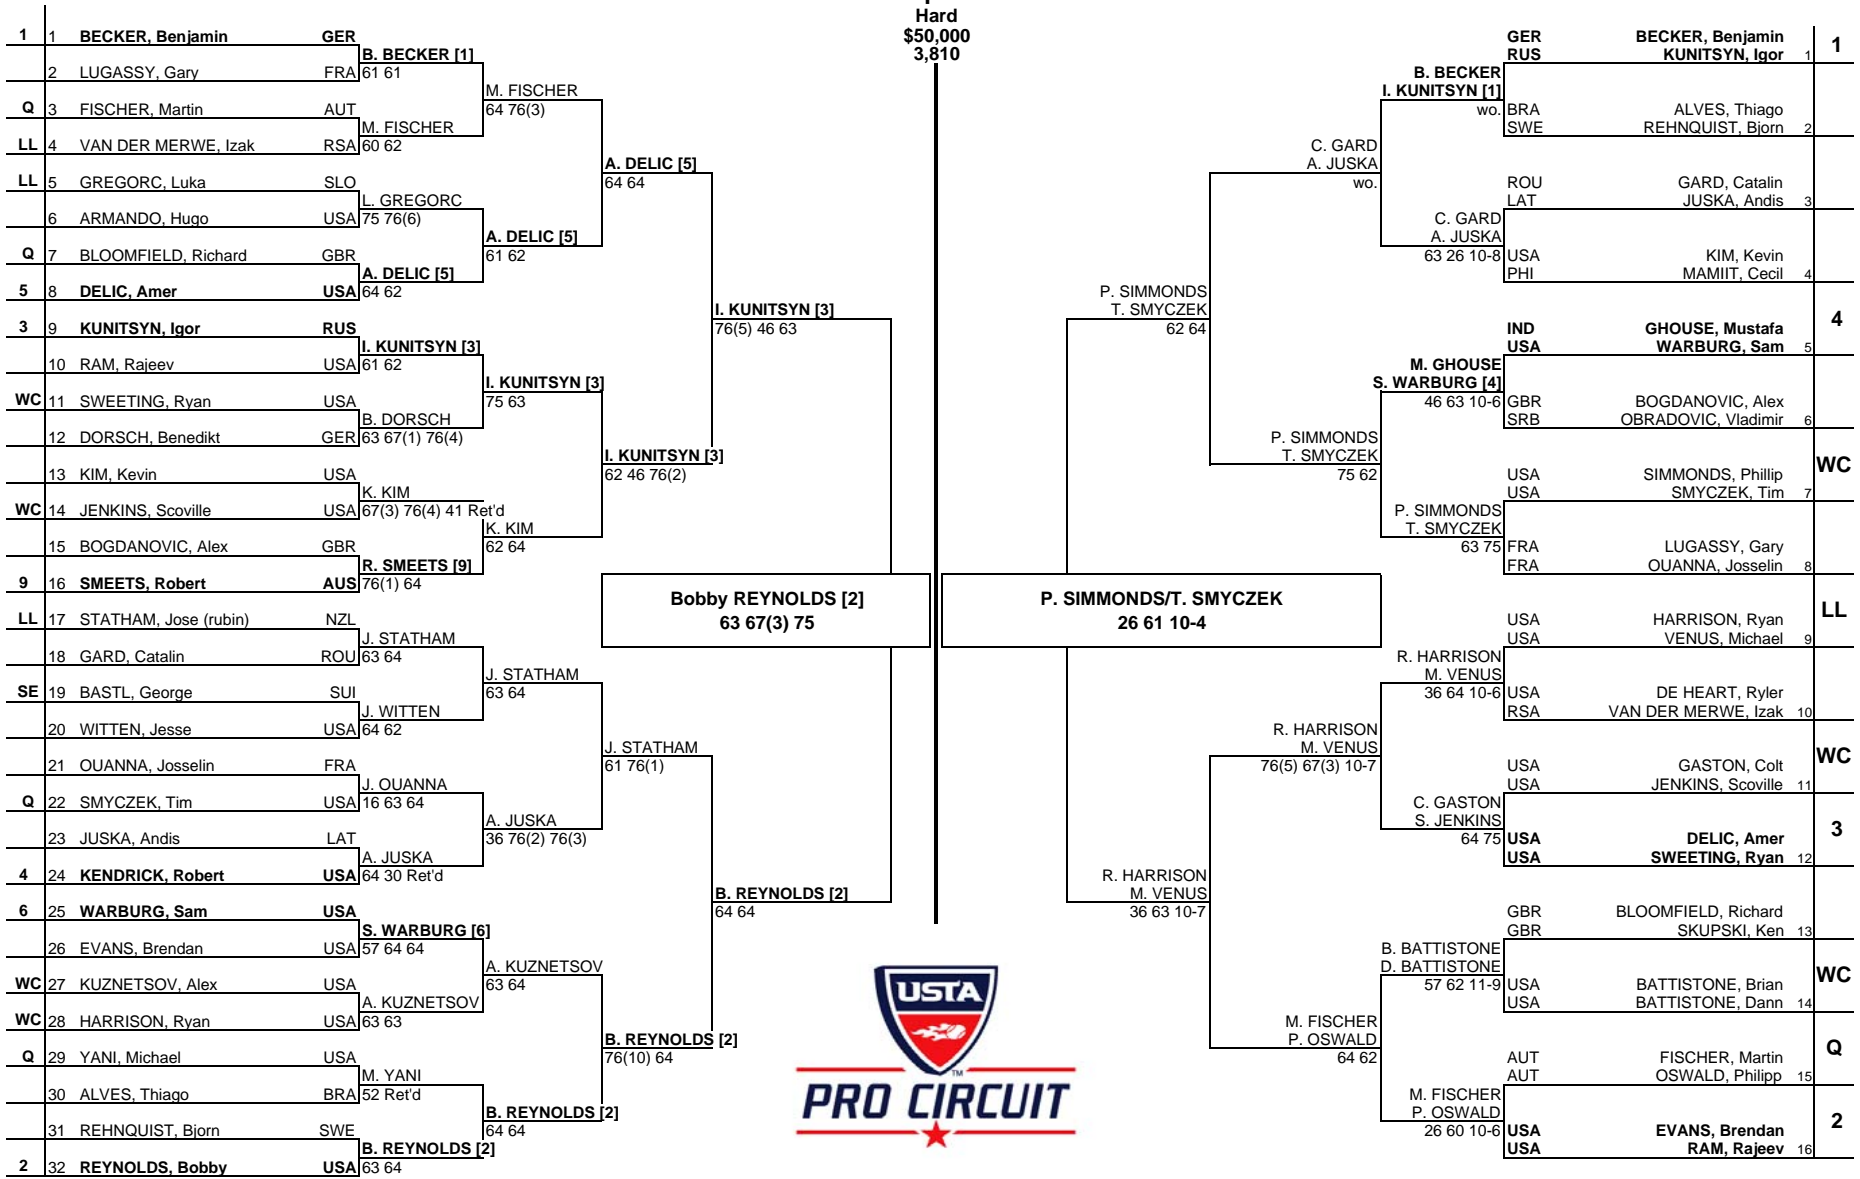

MAIN DRAW SINGLES

PRICE LEBLANC LEXUS PRO TENNIS CLASSIC
Baton Rouge, LA, USA
21 - 27 April 2008

MAIN DRAW DOUBLES

Table with columns: Seeded Players, Rank, Prize Money, Pts., Lucky Losers. Lists player performance and prize details.