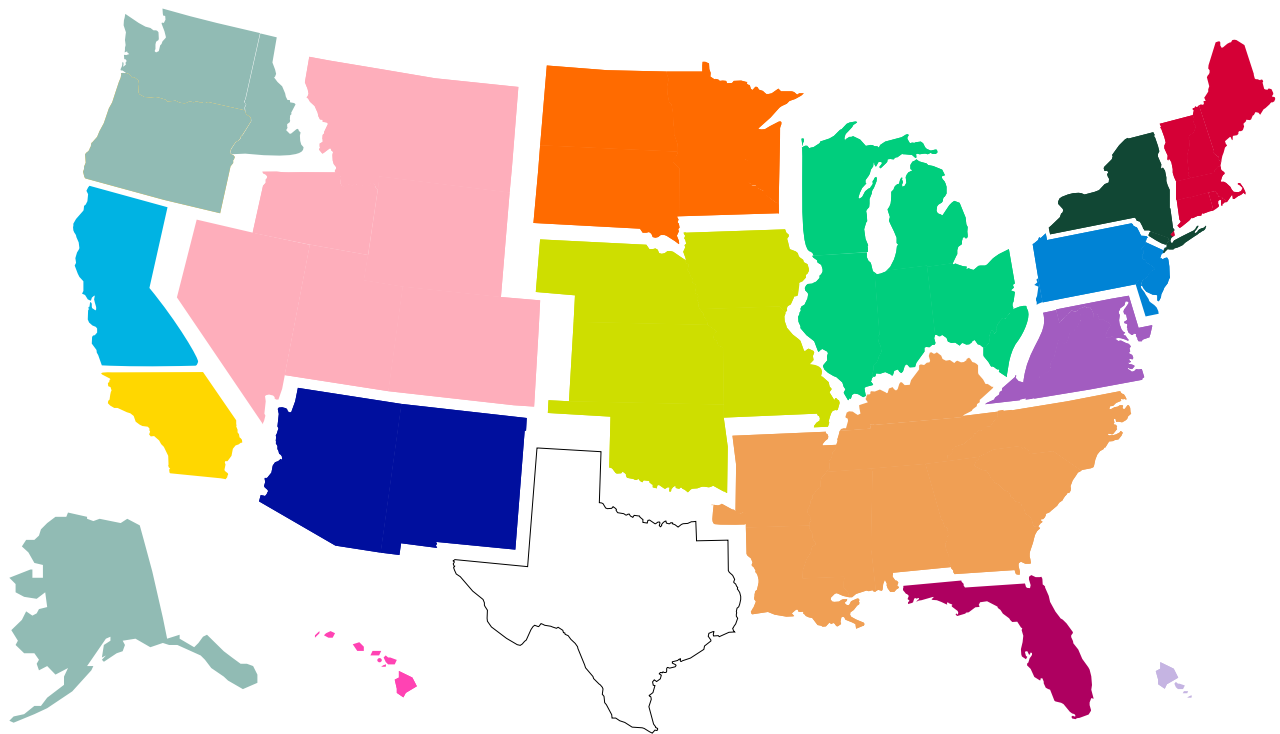

## 2025 COLOR WARS

Caribbean	Pantone 2635	Lavender
Eastern	Pantone 3435	Dark Green
Florida	Pantone 227	Fushia
Hawaii	Pantone 806	Neon Pink
Intermountain	Pantone 0331	Light Pink
Mid Atlantic	Pantone 7441	Purple
Middle States	Pantone 2173	Azure Blue
Midwest	Pantone 7479	Bright Green
Missouri Valley	Pantone 389	Chartreuse
New England	Pantone 206	Red
Northern	Pantone 1505	Blaze Orange
Northern California	Pantone 306	Sky Blue
Pacific Northwest	Pantone 2455	Teal Blue
Southern	Pantone 157	Orange
Southern California	Pantone 012	Yellow
Southwest	Pantone 072	Sapphire Blue
Texas	Pantone 000	White

# USTA League

## 2025 COLOR WARS AT USTA LEAGUE NATIONAL CHAMPIONSHIPS

Show your section pride by representing  
your section's designated color!

Caribbean  
Eastern  
Florida  
Hawaii Pacific  
Intermountain  
Mid-Atlantic

Middle States  
Midwest  
Missouri Valley  
New England  
Northern  
Northern California

Pacific Northwest  
Southern  
Southern California  
Southwest  
Texas