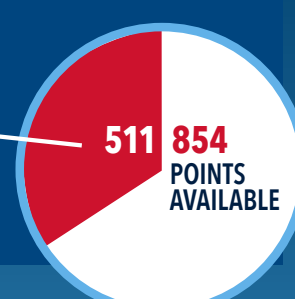

34%

YEAR-TO-DATE - 681/2181 = 31%

TOTAL PERCENTAGE OF POINTS AVAILABLE EARNED BY AMERICAN WOMEN

60%

YEAR-TO-DATE - 2089/5162 = 40%

ST. JOSEPH'S / CANDLER SAVANNAH CHALLENGER \$75,000 SAVANNAH, GA

JUNE EVENTS