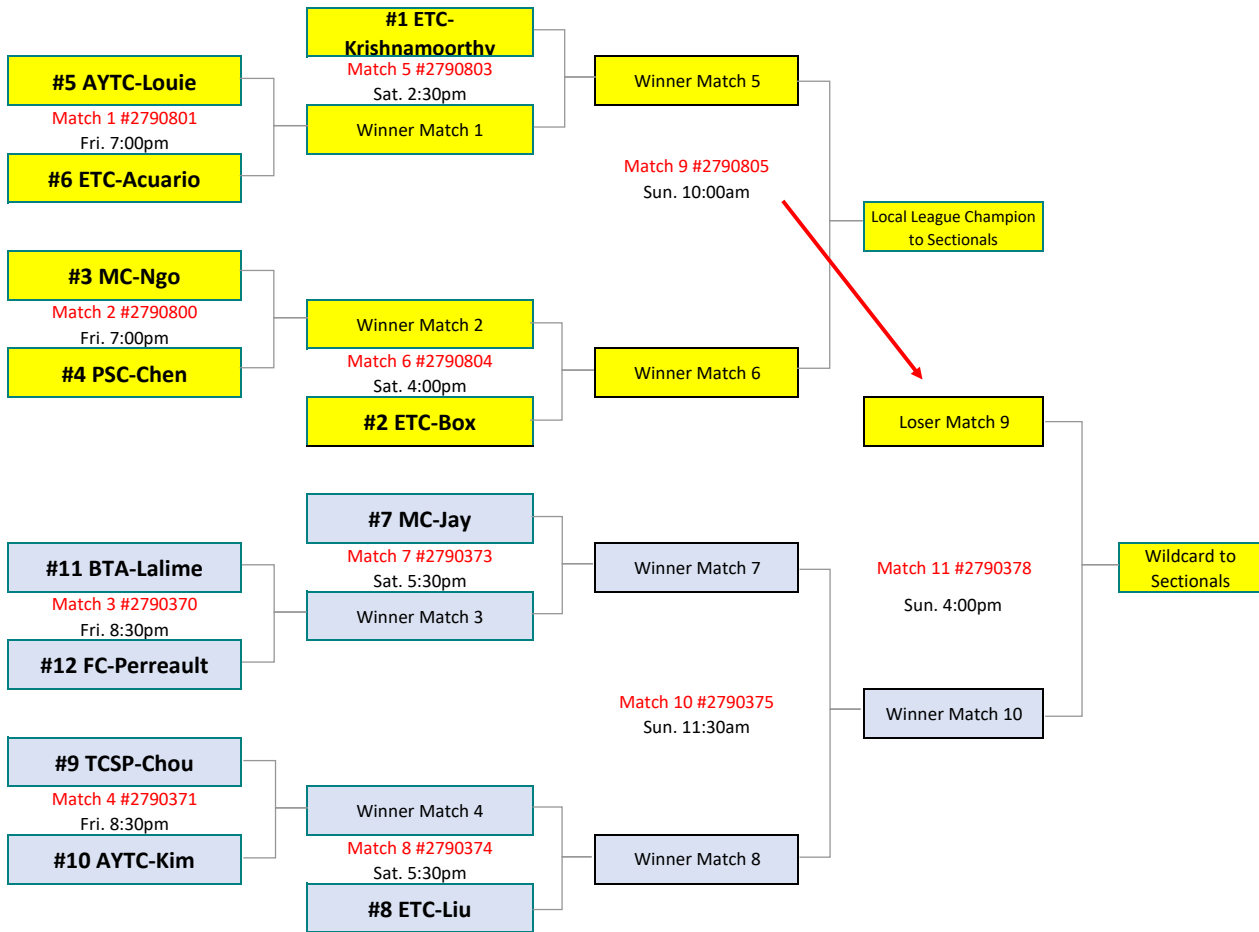

Mixed 18 & Over Playoffs

6.0 Playoffs

6 Flights (top 2 from each)

Columbia Athletic Club/Silver Lake (CAC/SL)
1/8-1/10/21

7.0 Playoffs

6 Flights (top 2 from each)

TBA
TBA

8.0 Playoffs

5 Flights (top 2 from each)

Tennis Center Sand Point (TCSP)

1/7-1/10/21

9.0 Playoffs

2 Flights (top 2 from each)

TBA
TBA

10.0 No Playoffs due to single flight - top 2 advance to sectionals