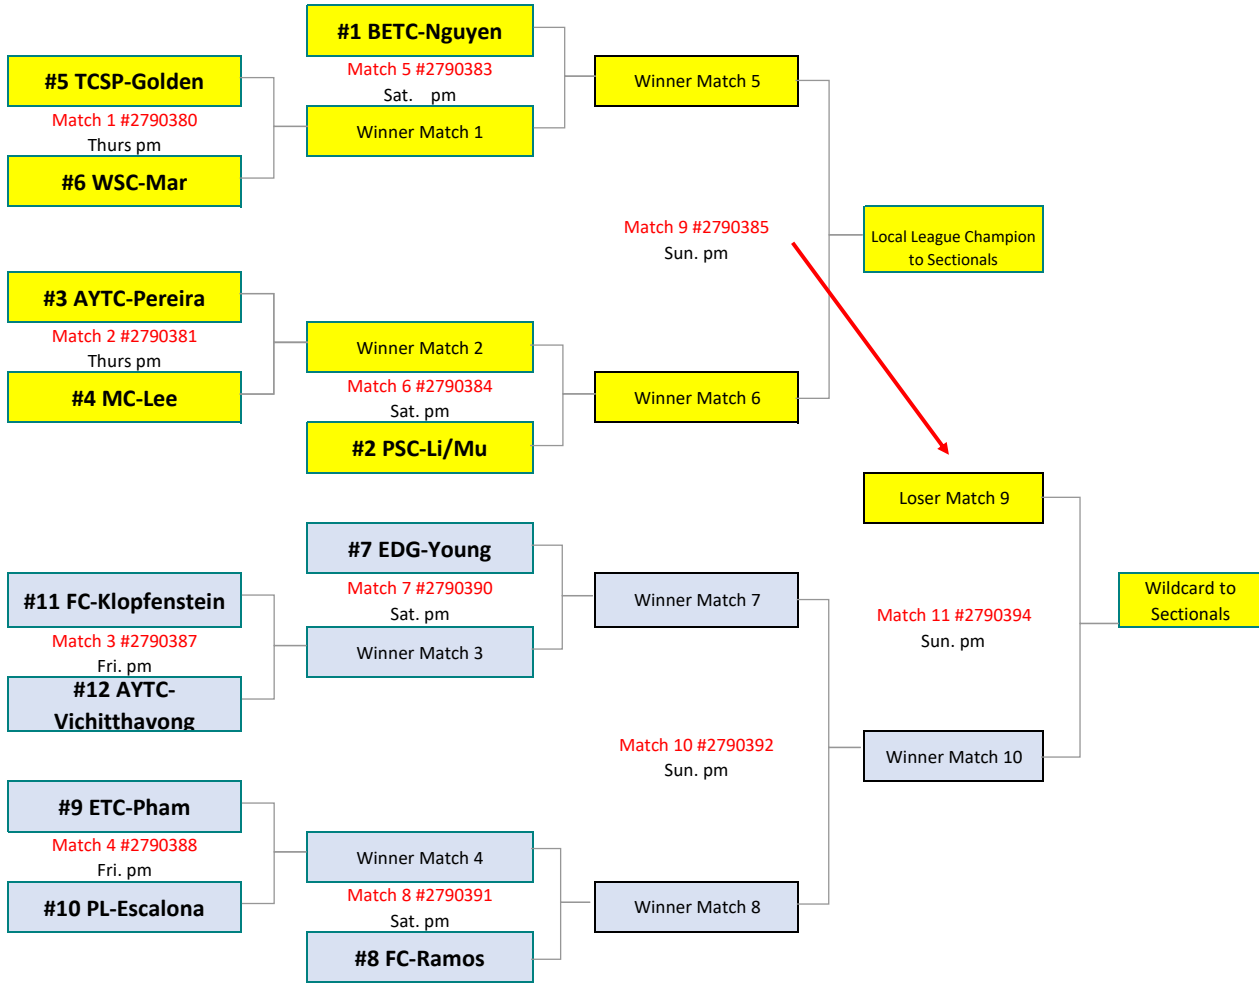

Mixed 18 & Over Playoffs

6.0 Playoffs

6 Flights (top 2 from each)

Columbia Athletic Club/Silver Lake (CAC/SL)
1/8-1/10/21

7.0 Playoffs

6 Flights (top 2 from each)

TBA
TBA

8.0 Playoffs

5 Flights (top 2 from each)

Tennis Center Sand Point (TCSP)

1/7-1/10/21

9.0 Playoffs

2 Flights (top 2 from each)

TBA
TBA

10.0 No Playoffs due to single flight - top 2 advance to sectionals