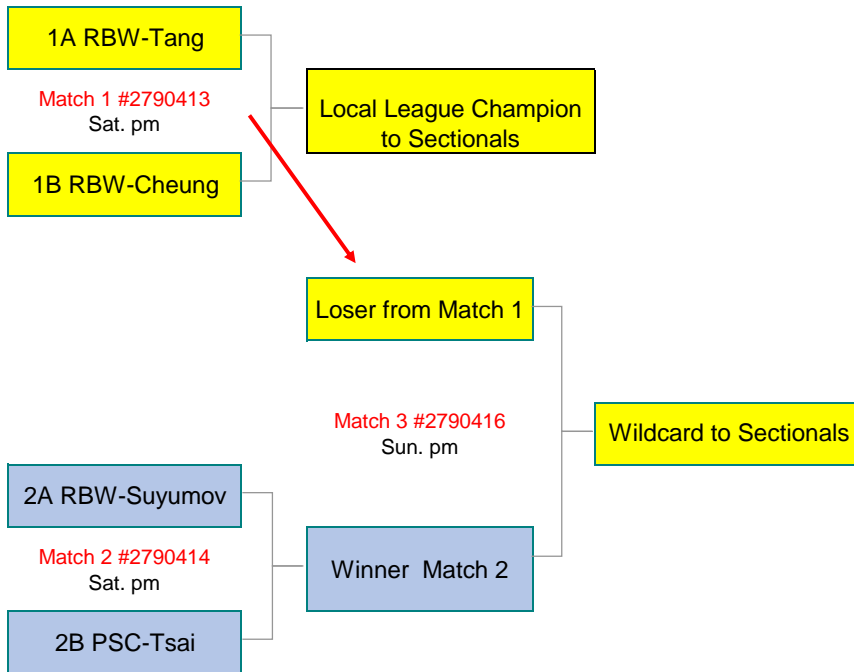

Mixed 18 & Over Playoffs

6.0 Playoffs

6 Flights (top 2 from each)

Columbia Athletic Club/Silver Lake (CAC/SL)
1/8-1/10/21

7.0 Playoffs

6 Flights (top 2 from each)

TBA
TBA

8.0 Playoffs

5 Flights (top 2 from each)

Tennis Center Sand Point (TCSP)

1/7-1/10/21

9.0 Playoffs

2 Flights (top 2 from each)

TBA
TBA

10.0 No Playoffs due to single flight - top 2 advance to sectionals