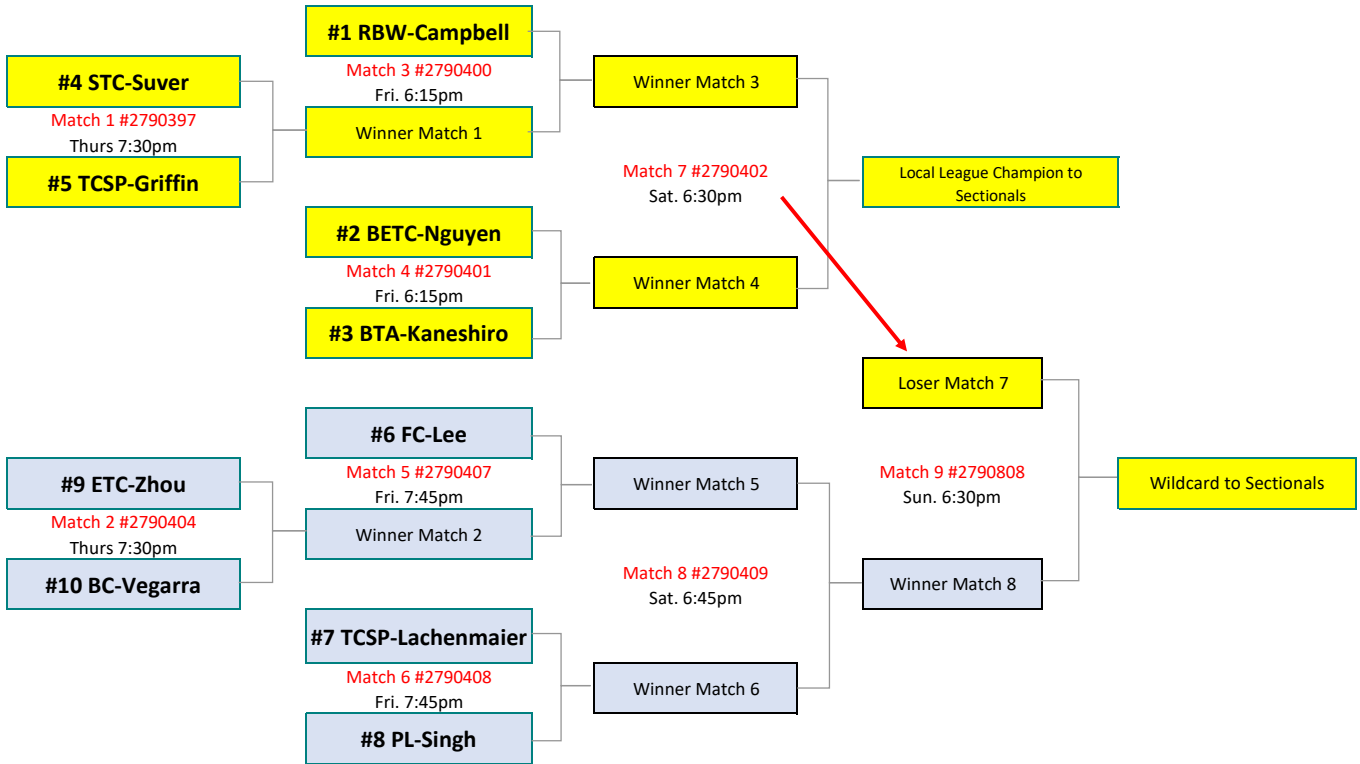

Mixed 18 & Over Playoffs

6.0 Playoffs

6 Flights (top 2 from each)

Columbia Athletic Club/Silver Lake (CAC/SL)
1/8-1/10/21

7.0 Playoffs

6 Flights (top 2 from each)

TBA
TBA

8.0 Playoffs

5 Flights (top 2 from each)

Tennis Center Sand Point (TCSP)

1/7-1/10/21

9.0 Playoffs

2 Flights (top 2 from each)

TBA
TBA

10.0 No Playoffs due to single flight - top 2 advance to sectionals