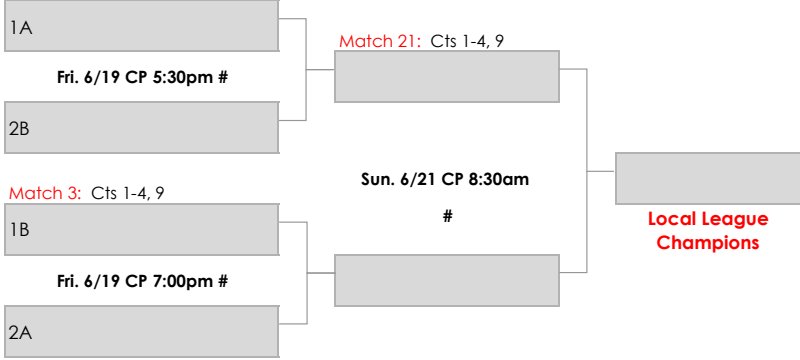

Match 3: Cts 1-4, 9

1B

Fri. 6/19 CP 7:00pm #

2A

Sun. 6/21 CP 8:30am

#

Local League
Champions

4.5 Women's Playoffs

2 Flights (top 2 from each)

Central Park Tennis Club (CP)

6/19 - 6/21/26

****NO WILDCARD WEEKEND****

Match 10: Cts 1-4, 9

1A

Sat. 6/20 CP 11:30am #

2B