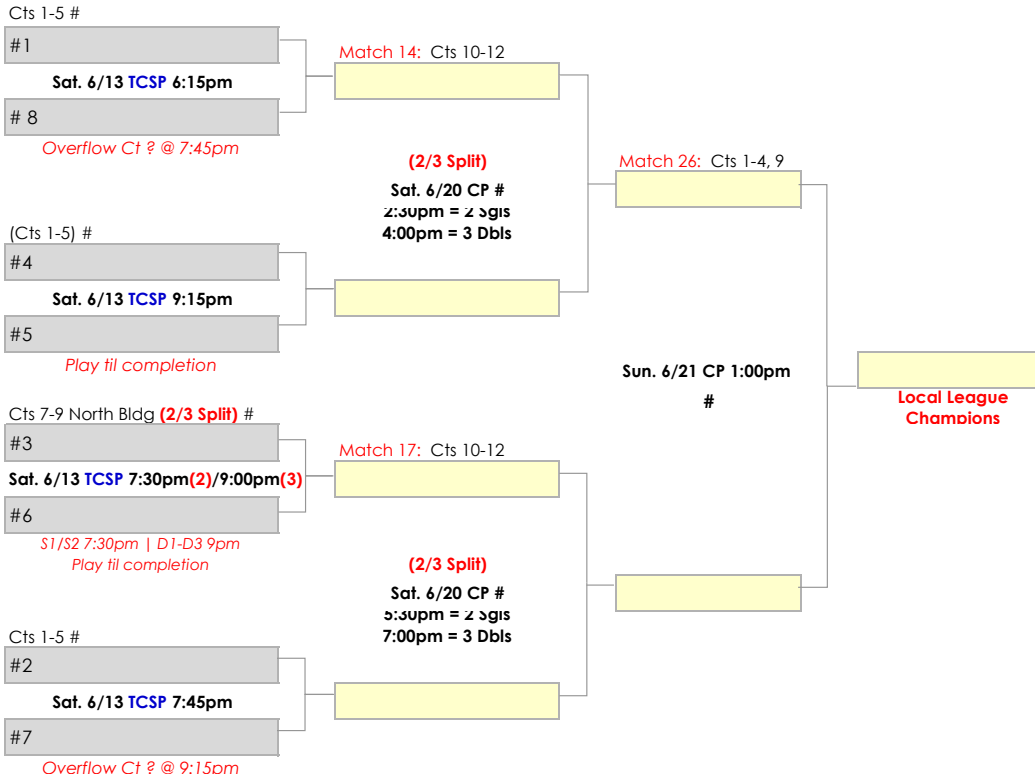

(2/3 Split)

Sat. 6/20 CP #
2:supm = 2 sgis
4:00pm = 3 Dbls

(Cts 1-5) #

#4
Sat. 6/13 TCSP 9:15pm
#5
Play til completion

Match 26: Cts 1-4, 9

Sun. 6/21 CP 1:00pm
#

Cts 7-9 North Bldg **(2/3 Split)** #

#3
Sat. 6/13 TCSP 7:30pm(2)/9:00pm(3)
#6
*S1/S2 7:30pm | D1-D3 9pm
Play til completion*

Match 17: Cts 10-12

(2/3 Split)

Sat. 6/20 CP #
5:supm = 2 sgis
7:00pm = 3 Dbls

Cts 1-5 #

#2
Sat. 6/13 TCSP 7:45pm
#7
Overflow Ct ? @ 9:15am

**Local League
Champions**

4.5 Men's Playoffs

2 Flights (top 2 from each)