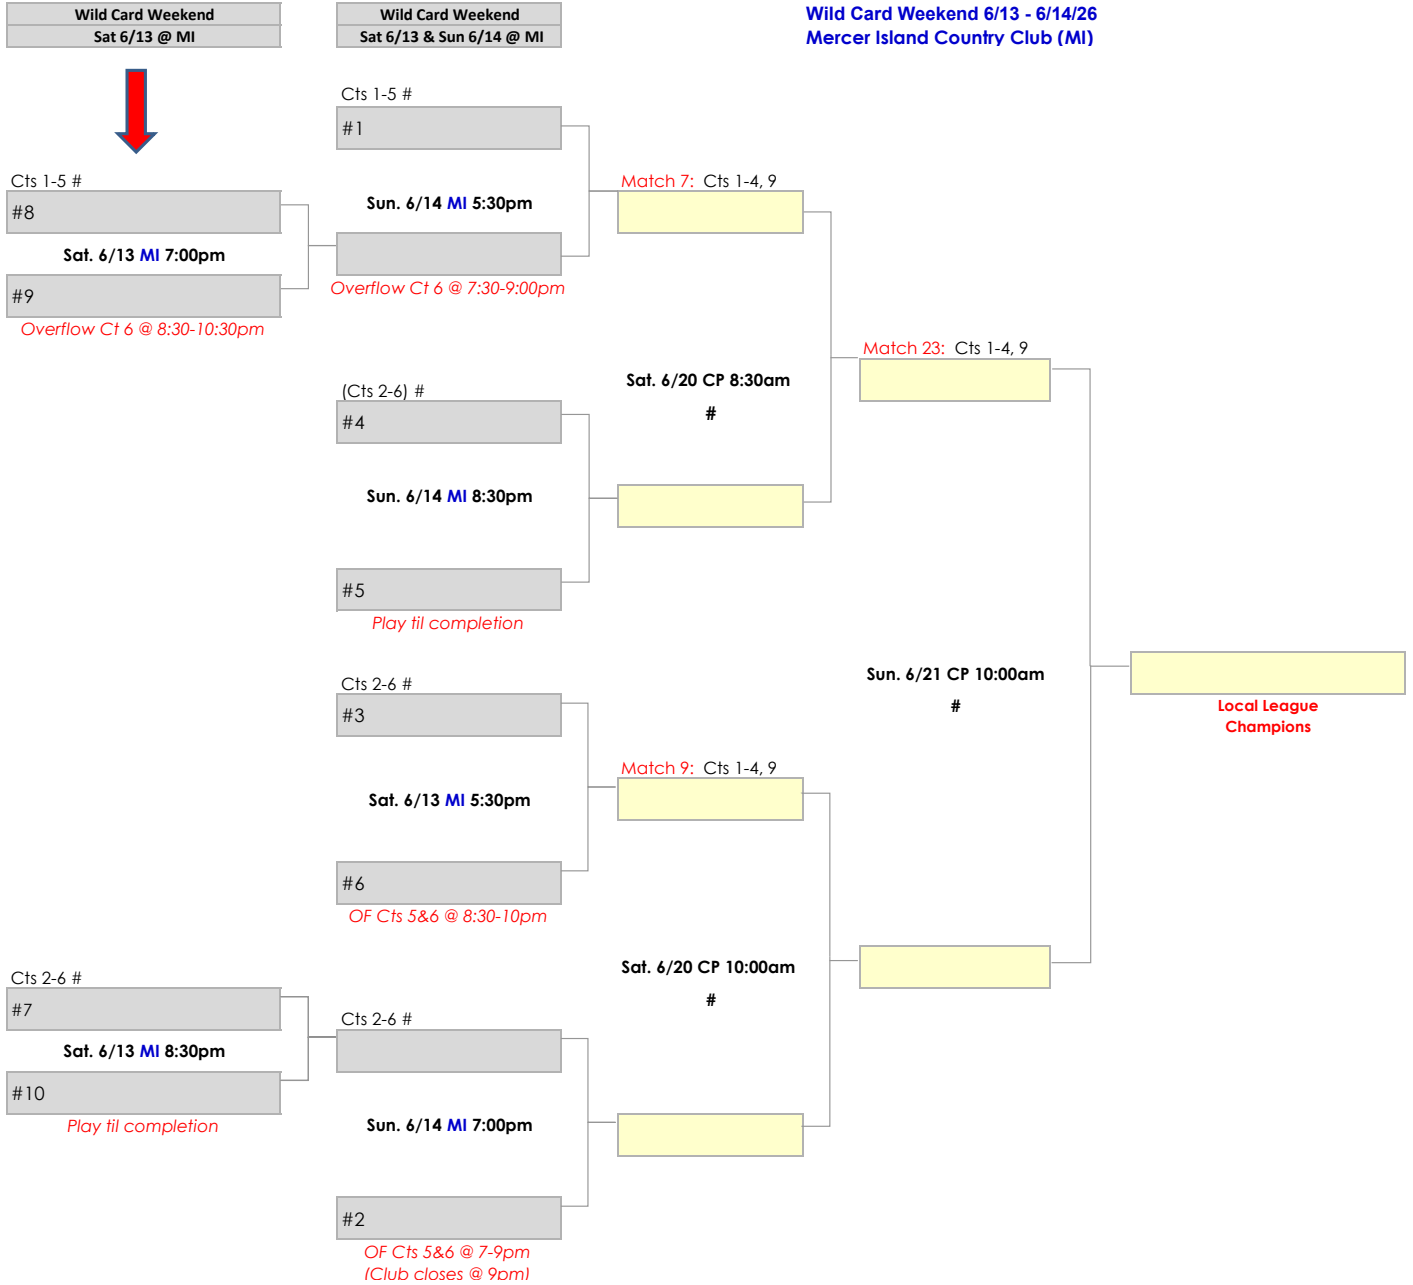

6/19 - 6/21/26

Wild Card Weekend 6/13 - 6/14/26

Edgebrook Club (EDG)

Wild Card Weekend
Sat 6/13 @ EDG

3.0 Women's Playoffs

7 Flights (top 2 from each)

Top teams in each flight fill 1-7 seeds | 2nd PI teams fill 8-14 seeds

USTA

PACIFIC NORTHWEST

3.5 Men's Playoffs

5 Flights (top 2 from each)

Top teams in each flight fill 1-5 seeds | 2nd Pl teams fill 6-10 seeds

Central Park Tennis Club (CP)

6/19 - 6/21/26

Wild Card Weekend 6/13 - 6/14/26
Mercer Island Country Club (MI)

3.5 Women's Playoffs

5 Flights (top 2 from each)

Top teams in each flight fill 1-5 seeds | 2nd PI teams fill 6-10 seeds

Central Park Tennis Club (CP)

6/19 - 6/21/26

Wild Card Weekend 6/12 - 6/14/26

Columbia Athletic Club/Silver Lake (CAC/SL)

If in 3rd STB=finish on court.
If still in 2nd set,
move to overflow court # 6 if your court
time is over.

4.0 Men's Playoffs

4 Flights (top 2 from each)

Top teams in each flight fill 1-4 seeds | 2nd PI teams fill 5-8 seeds