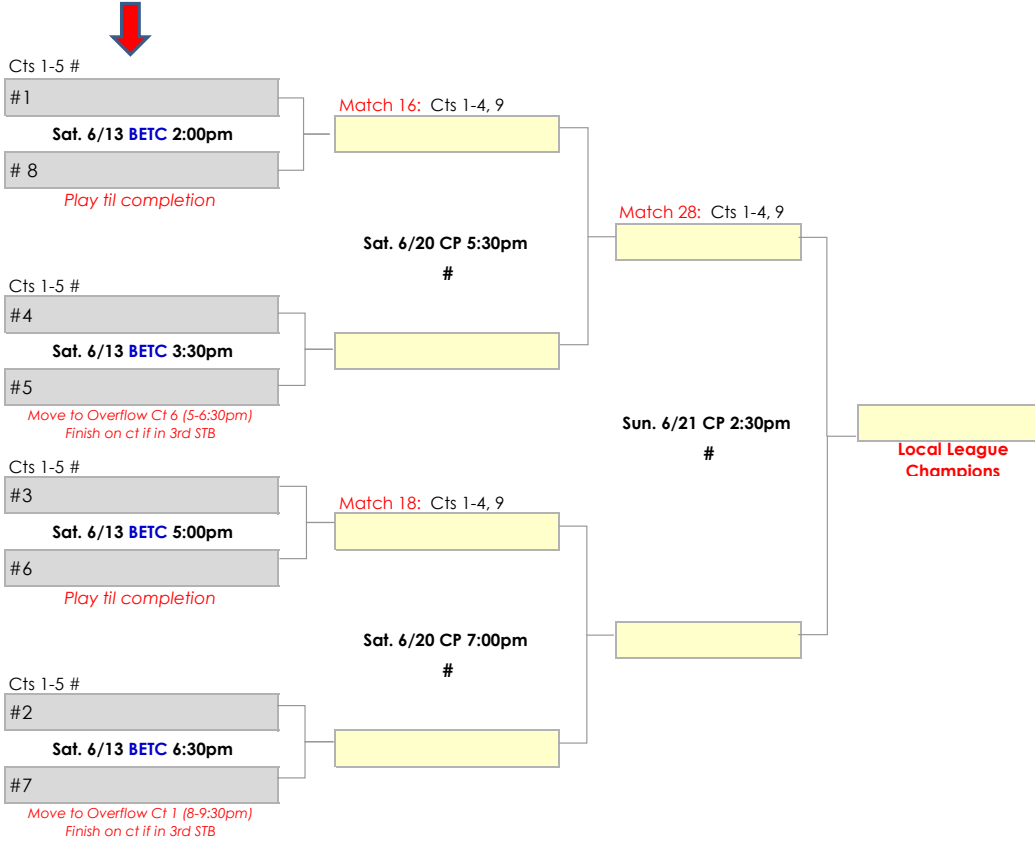

USTA

PACIFIC NORTHWEST

3.5 Men's Playoffs

5 Flights (top 2 from each)

Top teams in each flight fill 1-5 seeds | 2nd Pl teams fill 6-10 seeds

Central Park Tennis Club (CP)

6/19 - 6/21/26

Wild Card Weekend 6/13 - 6/14/26
Mercer Island Country Club (MI)

3.5 Women's Playoffs

5 Flights (top 2 from each)

Top teams in each flight fill 1-5 seeds | 2nd PI teams fill 6-10 seeds

Central Park Tennis Club (CP)

6/19 - 6/21/26

Wild Card Weekend 6/12 - 6/14/26

Columbia Athletic Club/Silver Lake (CAC/SL)

If in 3rd STB=finish on court.
If still in 2nd set,
move to overflow court # 6 if your court
time is over.

4.0 Men's Playoffs

4 Flights (top 2 from each)

Top teams in each flight fill 1-4 seeds | 2nd PI teams fill 5-8 seeds

Central Park Tennis Club (CP)

6/19 - 6/21/26

Wild Card Weekend
 Sat 6/13 @ BETC

Wild Card Weekend 6/13/26
 Boeing Employees Tennis Center (BETC)

4.0 Women's Playoffs

4 Flights (top 2 from each)

Top teams in each flight fill 1-4 seeds | 2nd Pl teams fill 5-8 seeds