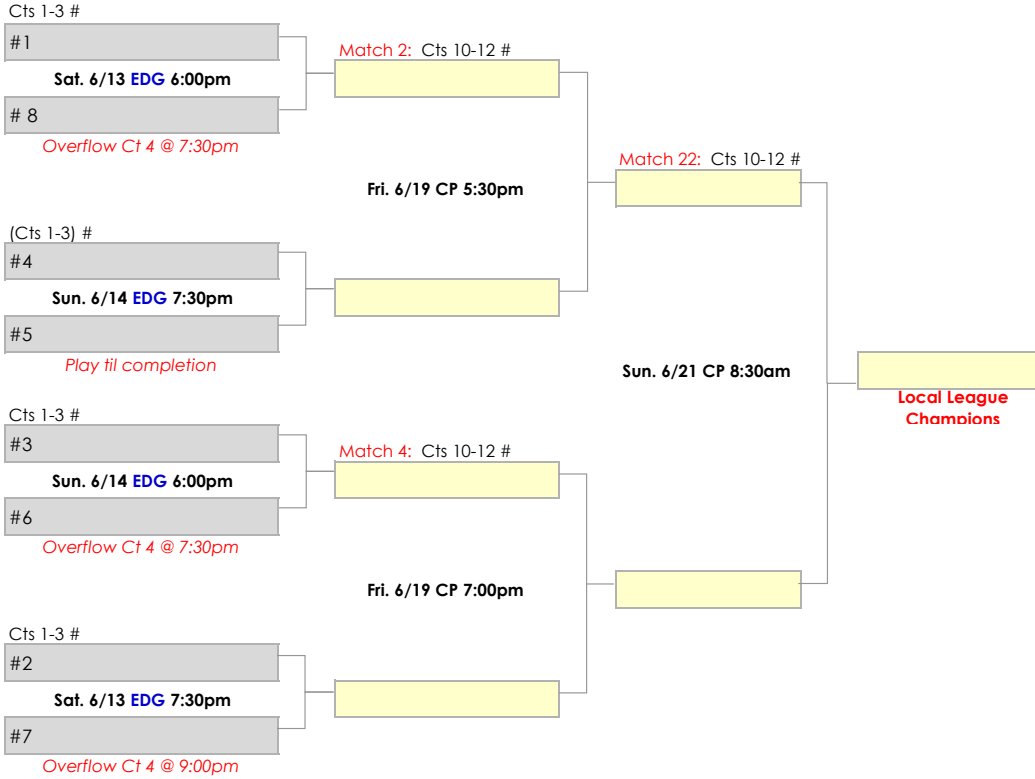

Match 27: Cts 10-12 #

Sun. 6/21 CP 1:00pm

**Local League
Champions**

2.5 Women's Playoffs

4 Flights (top 2 from each)

Top teams in each flight fill 1-4 seeds | 2nd PI teams fill 5-8 seeds

Central Park Tennis Club (CP)

6/19 - 6/21/26

Wild Card Weekend 6/13 - 6/14/26

Edgebrook Club (EDG)

Wild Card Weekend
Sat 6/13 @ EDG

3.0 Women's Playoffs

7 Flights (top 2 from each)

Top teams in each flight fill 1-7 seeds | 2nd PI teams fill 8-14 seeds

Central Park Tennis Club (CP)

6/19 - 6/21/26

Wild Card Weekend 6/12 - 6/14/26

Tukwila Sports Center (TUK)

If in 3rd STB=finish on court.
If still in 2nd set,
move to overflow court # 6 if your court
time is over.