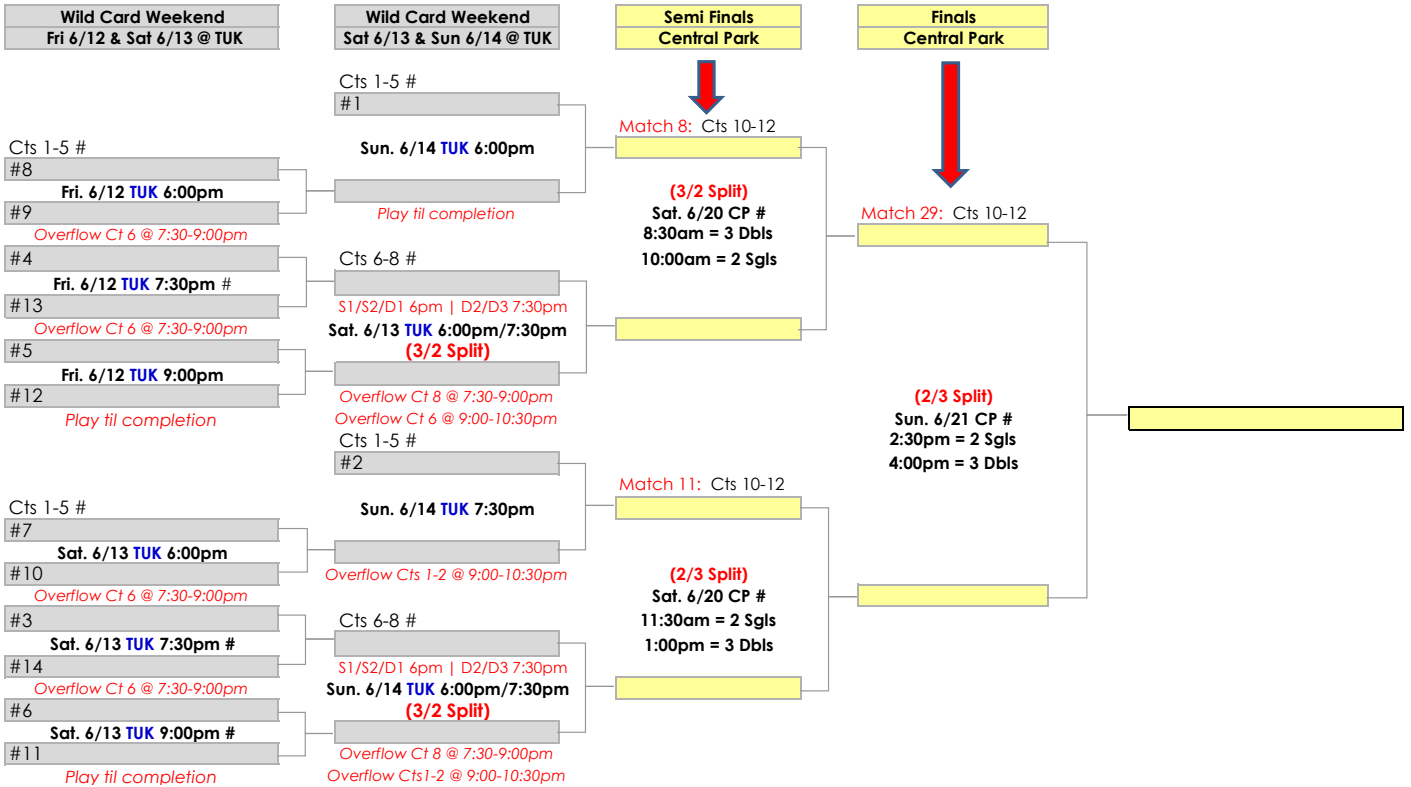

6/19 - 6/21/26

Wild Card Weekend 6/13 - 6/14/26

Edgebrook Club (EDG)

Wild Card Weekend
Sat 6/13 @ EDG

3.0 Women's Playoffs

7 Flights (top 2 from each)

Top teams in each flight fill 1-7 seeds | 2nd PI teams fill 8-14 seeds

Central Park Tennis Club (CP)

6/19 - 6/21/26

Wild Card Weekend 6/12 - 6/14/26

Tukwila Sports Center (TUK)

If in 3rd STB=finish on court.
If still in 2nd set,
move to overflow court # 6 if your court
time is over.

USTA

PACIFIC NORTHWEST

3.5 Men's Playoffs

5 Flights (top 2 from each)

Top teams in each flight fill 1-5 seeds | 2nd Pl teams fill 6-10 seeds

Central Park Tennis Club (CP)

6/19 - 6/21/26

Wild Card Weekend 6/13 - 6/14/26
Mercer Island Country Club (MI)