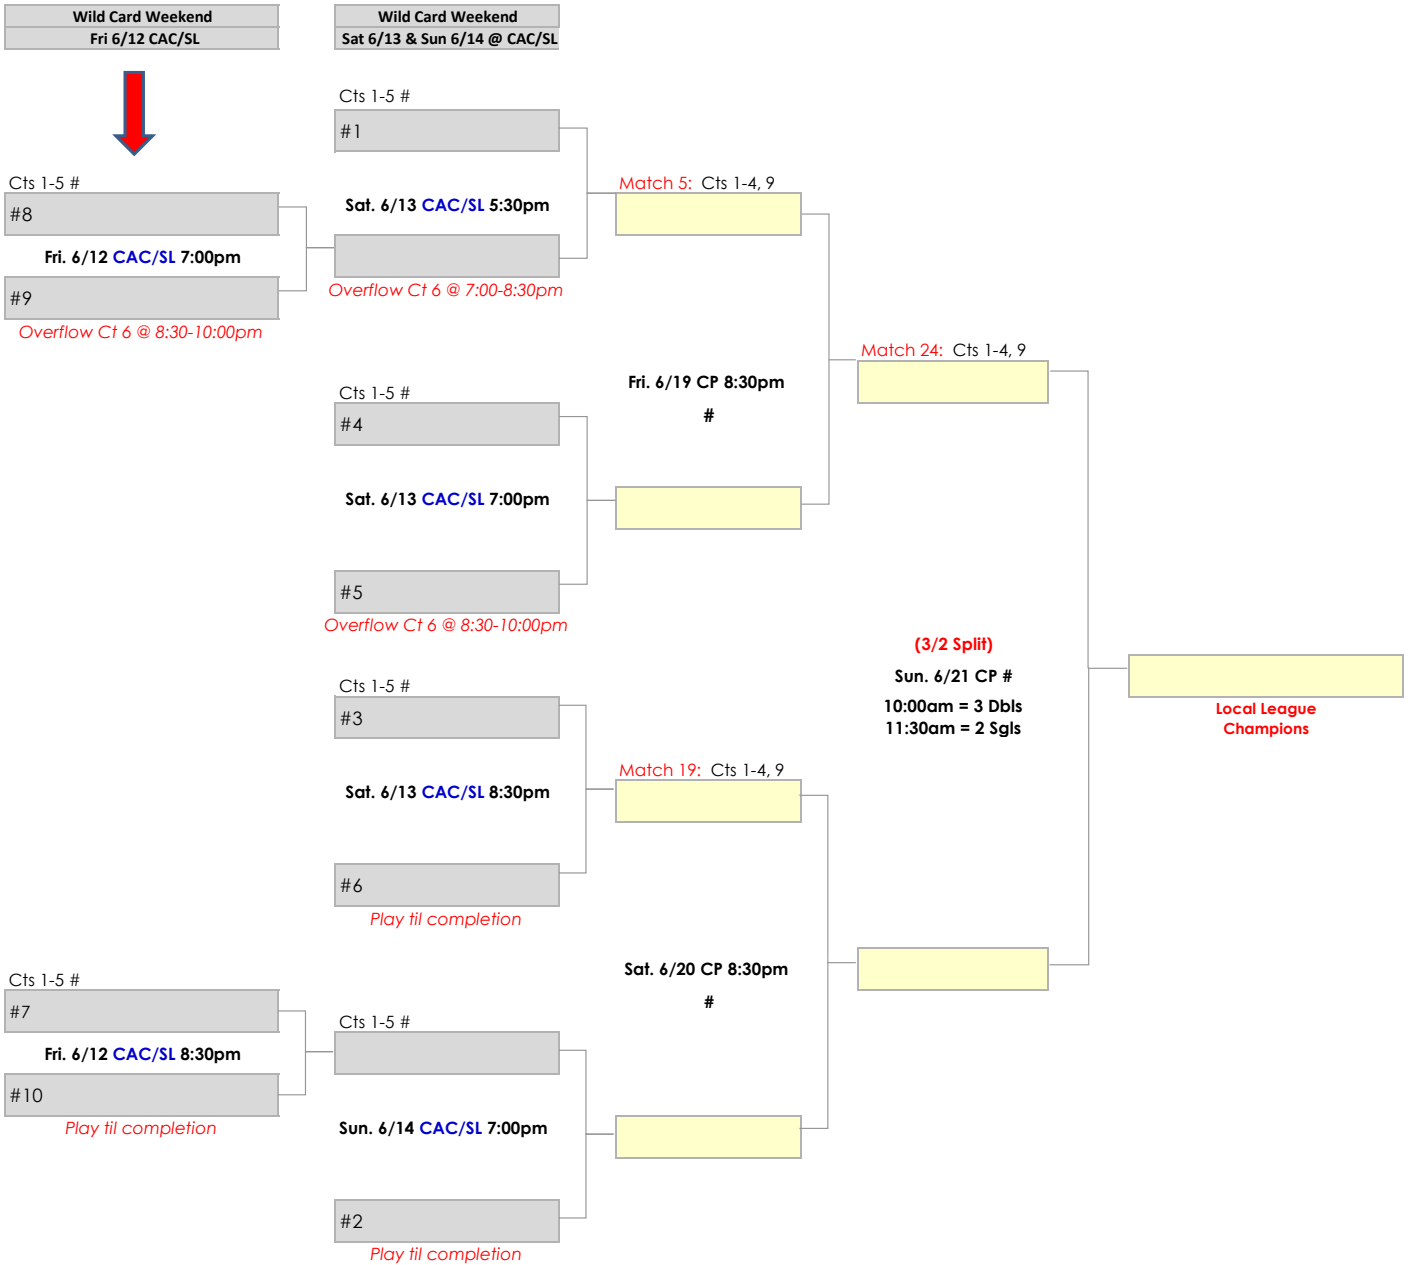

USTA

PACIFIC NORTHWEST

3.5 Men's Playoffs

5 Flights (top 2 from each)

Top teams in each flight fill 1-5 seeds | 2nd Pl teams fill 6-10 seeds

Central Park Tennis Club (CP)

6/19 - 6/21/26

Wild Card Weekend 6/13 - 6/14/26
Mercer Island Country Club (MI)

3.5 Women's Playoffs

5 Flights (top 2 from each)

Top teams in each flight fill 1-5 seeds | 2nd PI teams fill 6-10 seeds

Central Park Tennis Club (CP)

6/19 - 6/21/26

Wild Card Weekend 6/12 - 6/14/26

Columbia Athletic Club/Silver Lake (CAC/SL)

If in 3rd STB=finish on court.
If still in 2nd set,
move to overflow court # 6 if your court
time is over.

4.0 Men's Playoffs

4 Flights (top 2 from each)

Top teams in each flight fill 1-4 seeds | 2nd PI teams fill 5-8 seeds