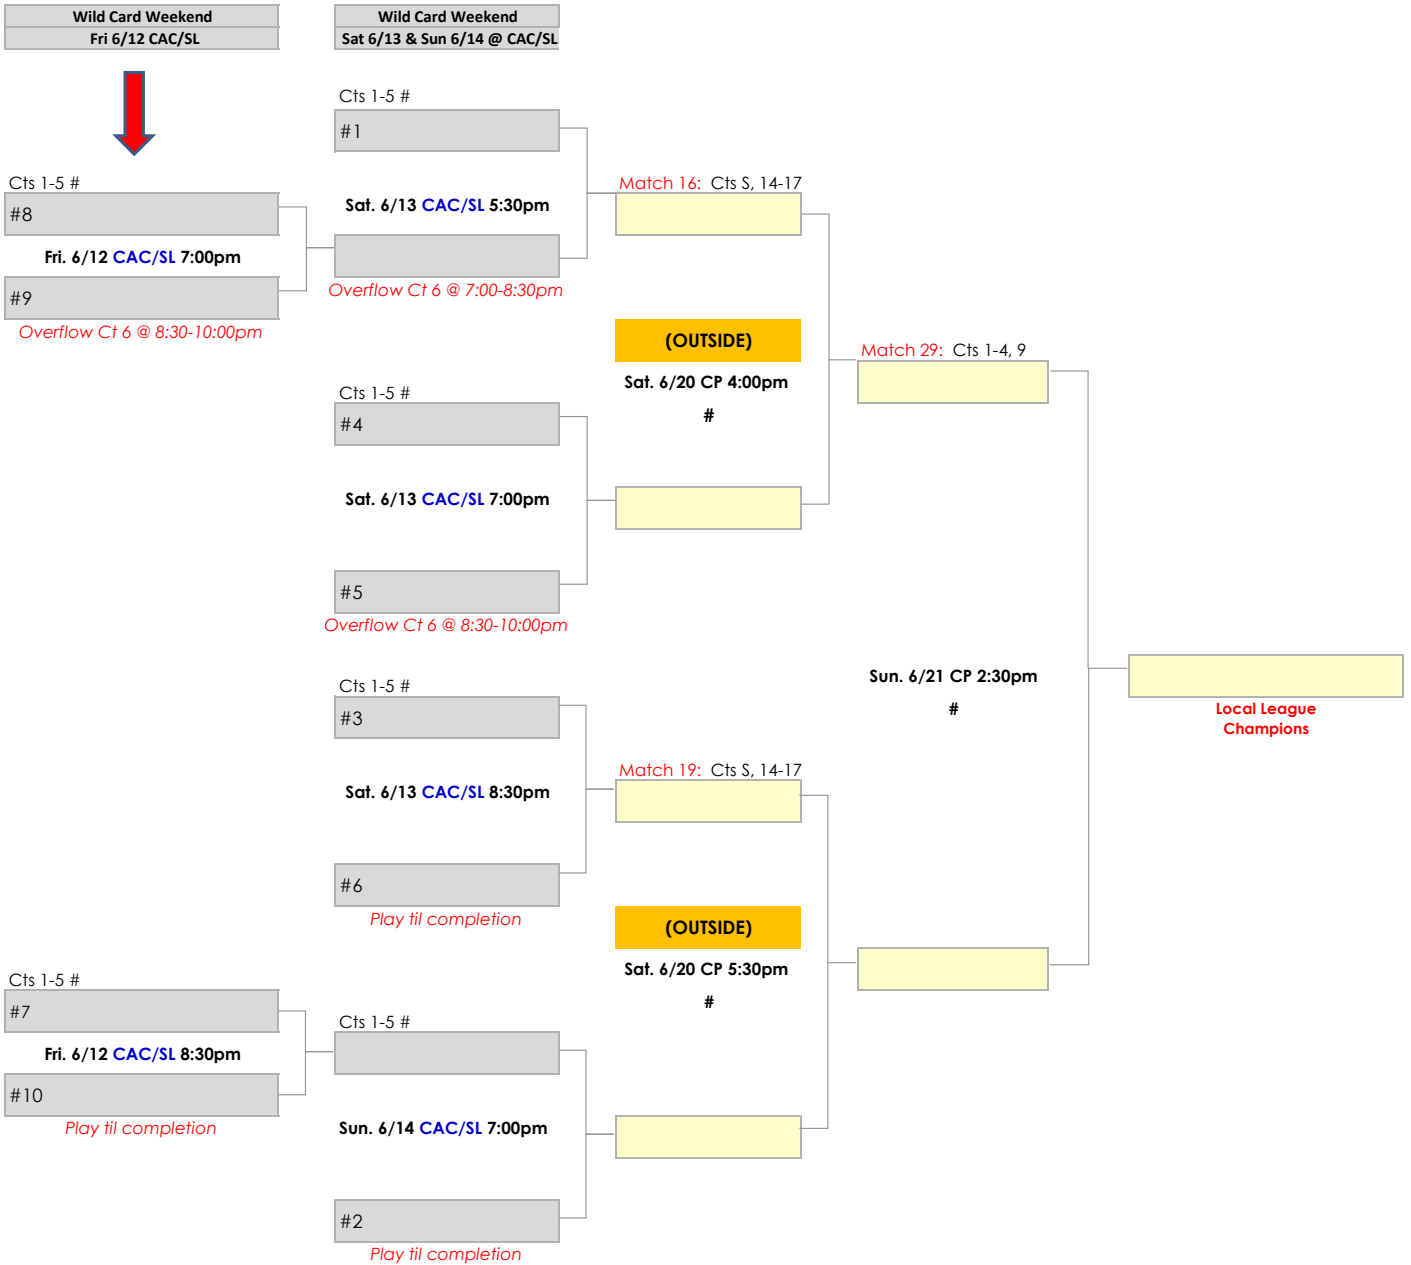

USTA

PACIFIC NORTHWEST

3.5 Men's Playoffs

5 Flights (top 2 from each)

Top teams in each flight fill 1-5 seeds | 2nd Pl teams fill 6-10 seeds

Central Park Tennis Club (CP)

6/20 - 6/21/26

Wild Card Weekend 6/13 - 6/14/26
Mercer Island Country Club (MI)

3.5 Women's Playoffs

5 Flights (top 2 from each)

Top teams in each flight fill 1-5 seeds | 2nd PI teams fill 6-10 seeds

Central Park Tennis Club (CP)

6/20 - 6/21/26

Wild Card Weekend 6/12 - 6/14/26

Columbia Athletic Club/Silver Lake (CAC/SL)

If in 3rd STB=finish on court.
If still in 2nd set,
move to overflow court # 6 if your court
time is over.

4.0 Men's Playoffs

4 Flights (top 2 from each)

Top teams in each flight fill 1-4 seeds | 2nd PI teams fill 5-8 seeds