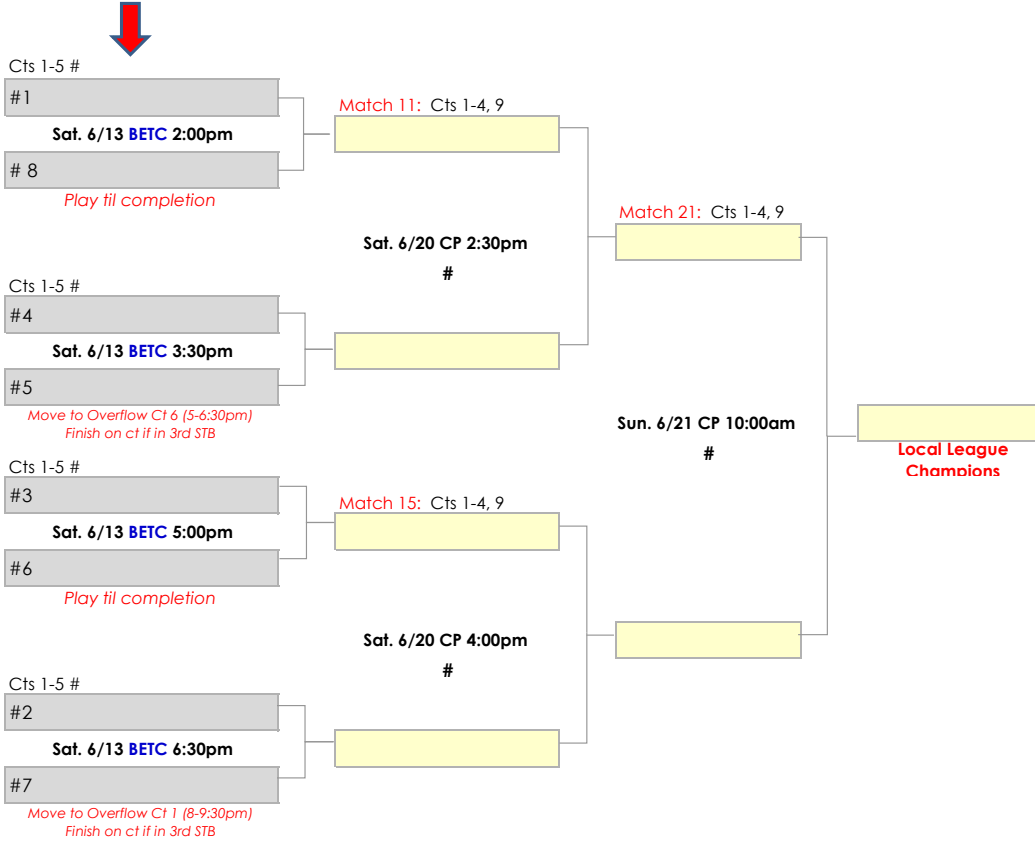

USTA

PACIFIC NORTHWEST

3.5 Men's Playoffs

5 Flights (top 2 from each)

Top teams in each flight fill 1-5 seeds | 2nd Pl teams fill 6-10 seeds

Central Park Tennis Club (CP)

6/20 - 6/21/26

Wild Card Weekend 6/13 - 6/14/26
Mercer Island Country Club (MI)

3.5 Women's Playoffs

5 Flights (top 2 from each)

Top teams in each flight fill 1-5 seeds | 2nd PI teams fill 6-10 seeds

Central Park Tennis Club (CP)

6/20 - 6/21/26

Wild Card Weekend 6/12 - 6/14/26

Columbia Athletic Club/Silver Lake (CAC/SL)

If in 3rd STB=finish on court.
If still in 2nd set,
move to overflow court # 6 if your court
time is over.

4.0 Men's Playoffs

4 Flights (top 2 from each)

Top teams in each flight fill 1-4 seeds | 2nd PI teams fill 5-8 seeds

Central Park Tennis Club (CP)

6/20 - 6/21/26

Wild Card Weekend
Sat 6/13 @ BETC

Wild Card Weekend 6/13/26
Boeing Employees Tennis Center (BETC)

4.0 Women's Playoffs

4 Flights (top 2 from each)

Top teams in each flight fill 1-4 seeds | 2nd PI teams fill 5-8 seeds