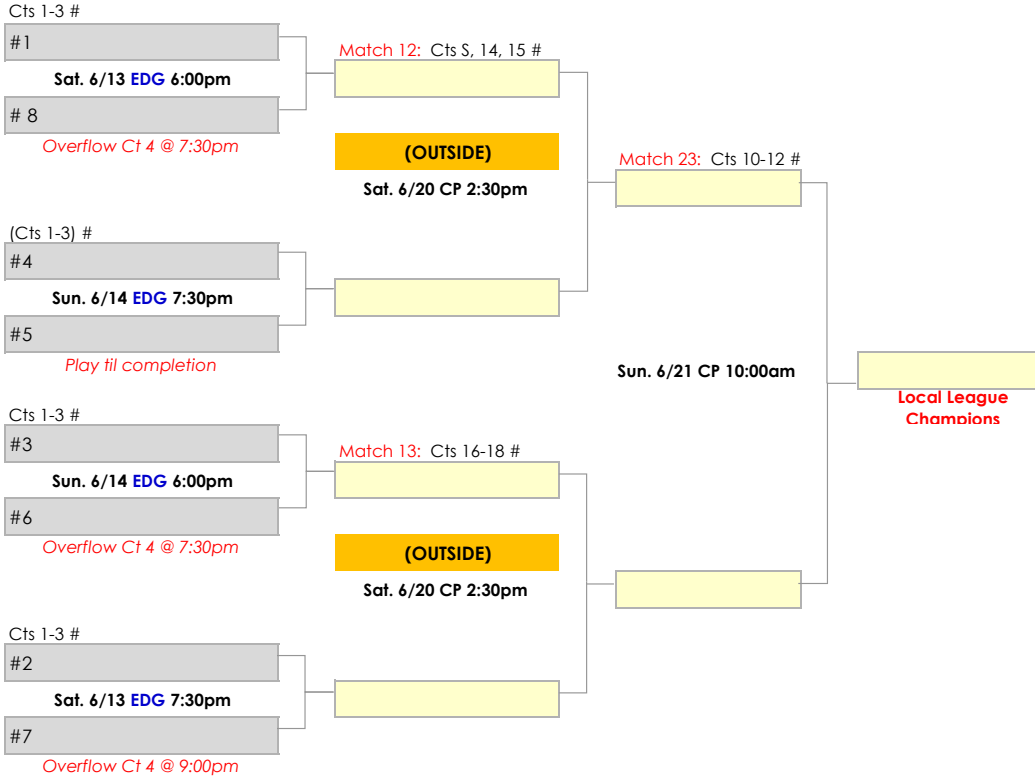

NW Adult 18 & Over Playoffs | June 19-21, 2026

Wildcard Weekend June 12-14, 2026

2.5 Men's Playoffs

2 Flights (top 2 from each)

Central Park Tennis Club (CP)

6/20 - 6/21/26

****NO WILDCARD WEEKEND****

Match 14: Cts 10-12 #

Match 26: Cts 10-12 #

Match 17: Cts 10-12 #

2.5 Women's Playoffs

4 Flights (top 2 from each)

Top teams in each flight fill 1-4 seeds | 2nd PI teams fill 5-8 seeds

Central Park Tennis Club (CP)

6/20 - 6/21/26

Wild Card Weekend 6/13 - 6/14/26

Edgebrook Club (EDG)

Wild Card Weekend
Sat 6/13 @ EDG

3.0 Men's Playoffs

5 Flights (top 2 from each)

Top teams in each flight fill 1-5 seeds | 2nd PI teams fill 6-10 seeds

Central Park Tennis Club (CP)

6/20 - 6/21/26

Wild Card Weekend
Fri 6/12 & Sat 6/13 @ ETC

Wild Card Weekend
Sat 6/13 & Sun 6/14 @ ETC

Wild Card Weekend 6/12 - 6/14/26
Eastside Tennis Center (ETC)

3.0 Women's Playoffs

7 Flights (top 2 from each)