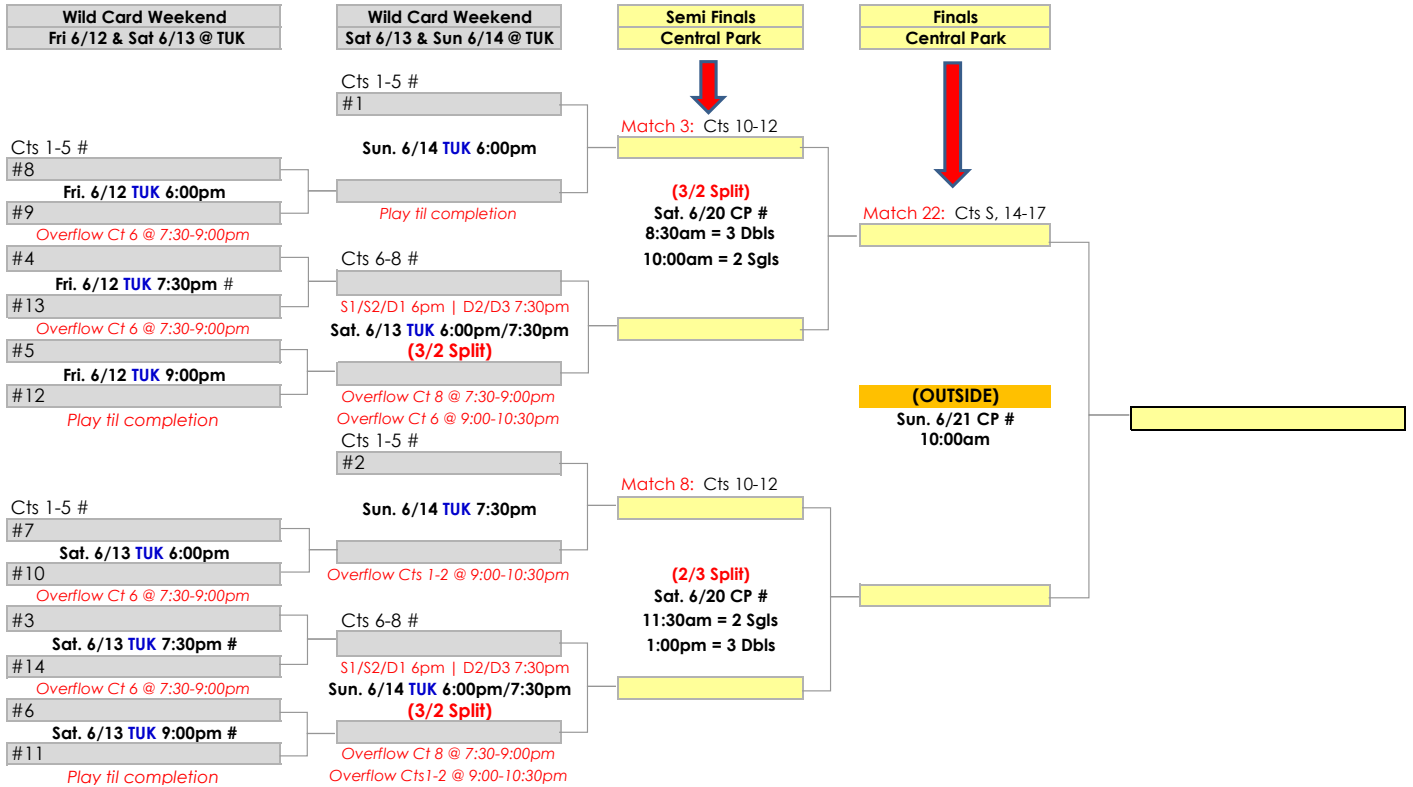

6/20 - 6/21/26

Wild Card Weekend
Fri 6/12 & Sat 6/13 @ ETC

Wild Card Weekend
Sat 6/13 & Sun 6/14 @ ETC

Wild Card Weekend 6/12 - 6/14/26
Eastside Tennis Center (ETC)

3.0 Women's Playoffs

7 Flights (top 2 from each)

Top teams in each flight fill 1-7 seeds | 2nd PI teams fill 8-14 seeds

Central Park Tennis Club (CP)

6/20 - 6/21/26

Wild Card Weekend 6/12 - 6/14/26

Tukwila Sports Center (TUK)

If in 3rd STB=finish on court.
If still in 2nd set,
move to overflow court # 6 if your court
time is over.

USTA

PACIFIC NORTHWEST

3.5 Men's Playoffs

5 Flights (top 2 from each)

Top teams in each flight fill 1-5 seeds | 2nd Pl teams fill 6-10 seeds

Central Park Tennis Club (CP)

6/20 - 6/21/26

Wild Card Weekend 6/13 - 6/14/26
Mercer Island Country Club (MI)

3.5 Women's Playoffs

5 Flights (top 2 from each)

Top teams in each flight fill 1-5 seeds | 2nd PI teams fill 6-10 seeds

Central Park Tennis Club (CP)

6/20 - 6/21/26

Wild Card Weekend 6/12 - 6/14/26

Columbia Athletic Club/Silver Lake (CAC/SL)