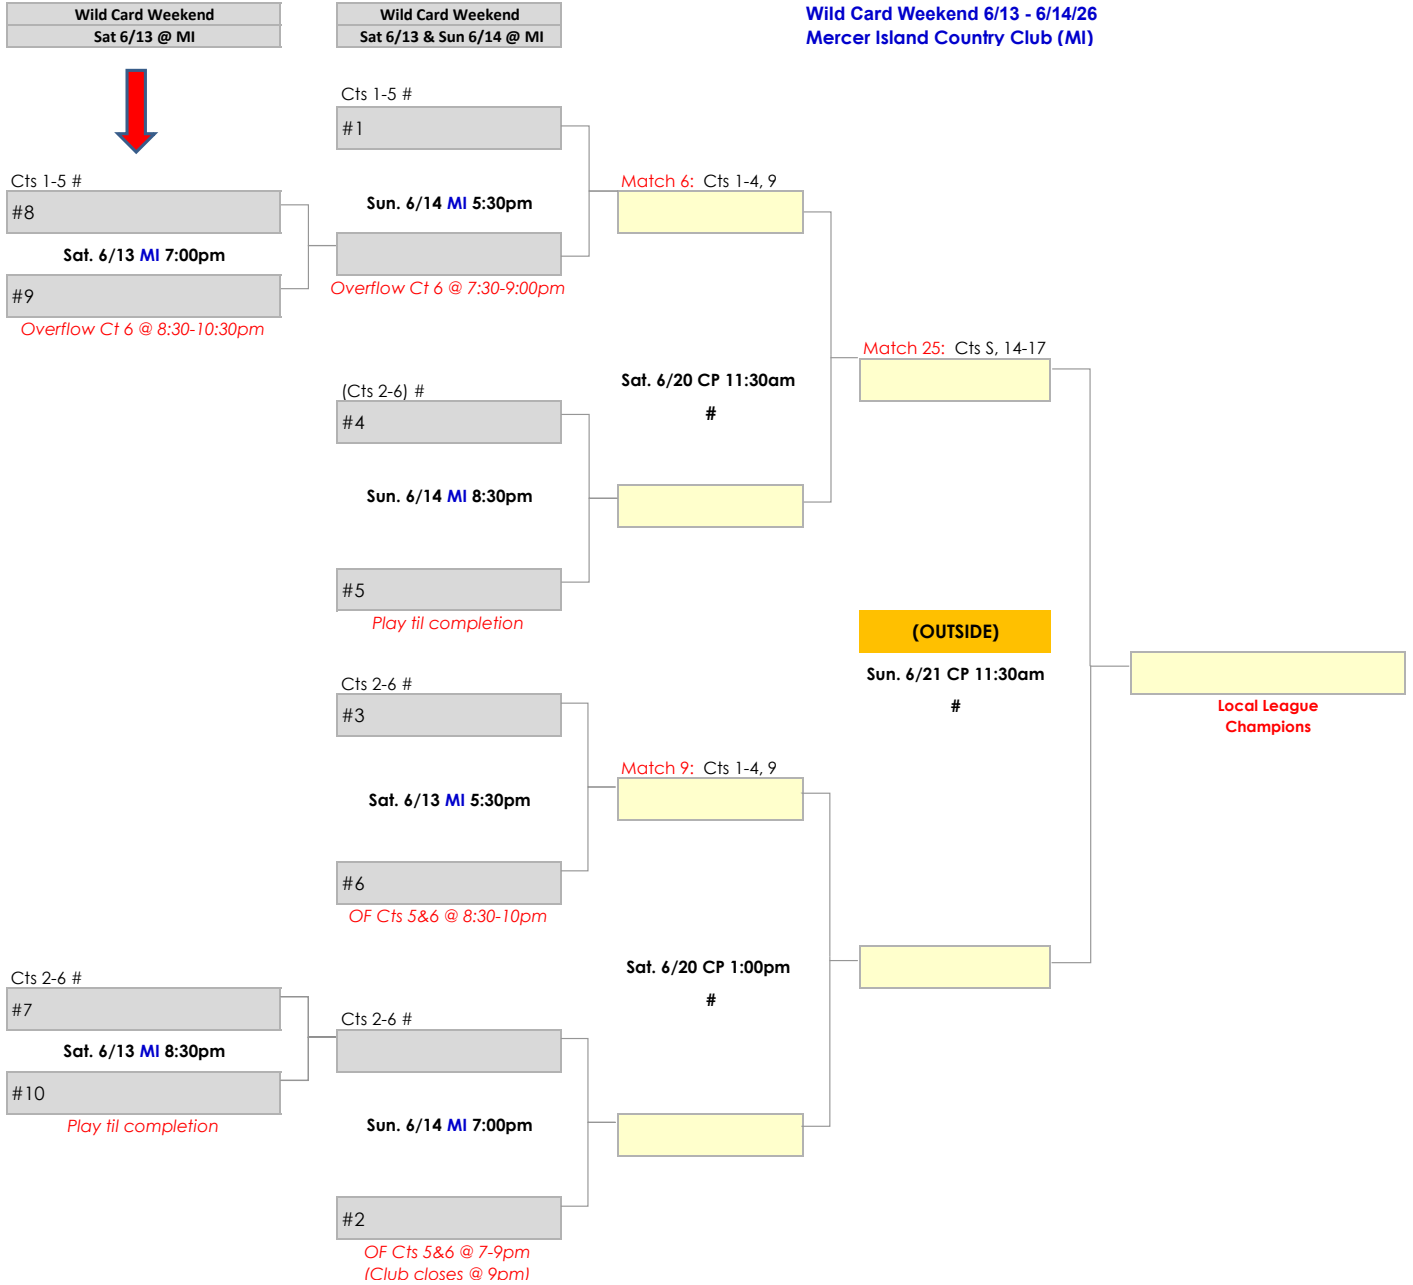

Top teams in each flight fill 1-7 seeds | 2nd PI teams fill 8-14 seeds

Central Park Tennis Club (CP)

6/20 - 6/21/26

Wild Card Weekend 6/12 - 6/14/26

Tukwila Sports Center (TUK)

If in 3rd STB=finish on court.
If still in 2nd set,
move to overflow court # 6 if your court
time is over.

USTA

PACIFIC NORTHWEST

3.5 Men's Playoffs

5 Flights (top 2 from each)

Top teams in each flight fill 1-5 seeds | 2nd Pl teams fill 6-10 seeds

Central Park Tennis Club (CP)

6/20 - 6/21/26

Wild Card Weekend 6/13 - 6/14/26
Mercer Island Country Club (MI)

3.5 Women's Playoffs

5 Flights (top 2 from each)

Top teams in each flight fill 1-5 seeds | 2nd PI teams fill 6-10 seeds

Central Park Tennis Club (CP)

6/20 - 6/21/26

Wild Card Weekend 6/12 - 6/14/26

Columbia Athletic Club/Silver Lake (CAC/SL)

If in 3rd STB=finish on court.
If still in 2nd set,
move to overflow court # 6 if your court
time is over.

4.0 Men's Playoffs

4 Flights (top 2 from each)

Top teams in each flight fill 1-4 seeds | 2nd PI teams fill 5-8 seeds