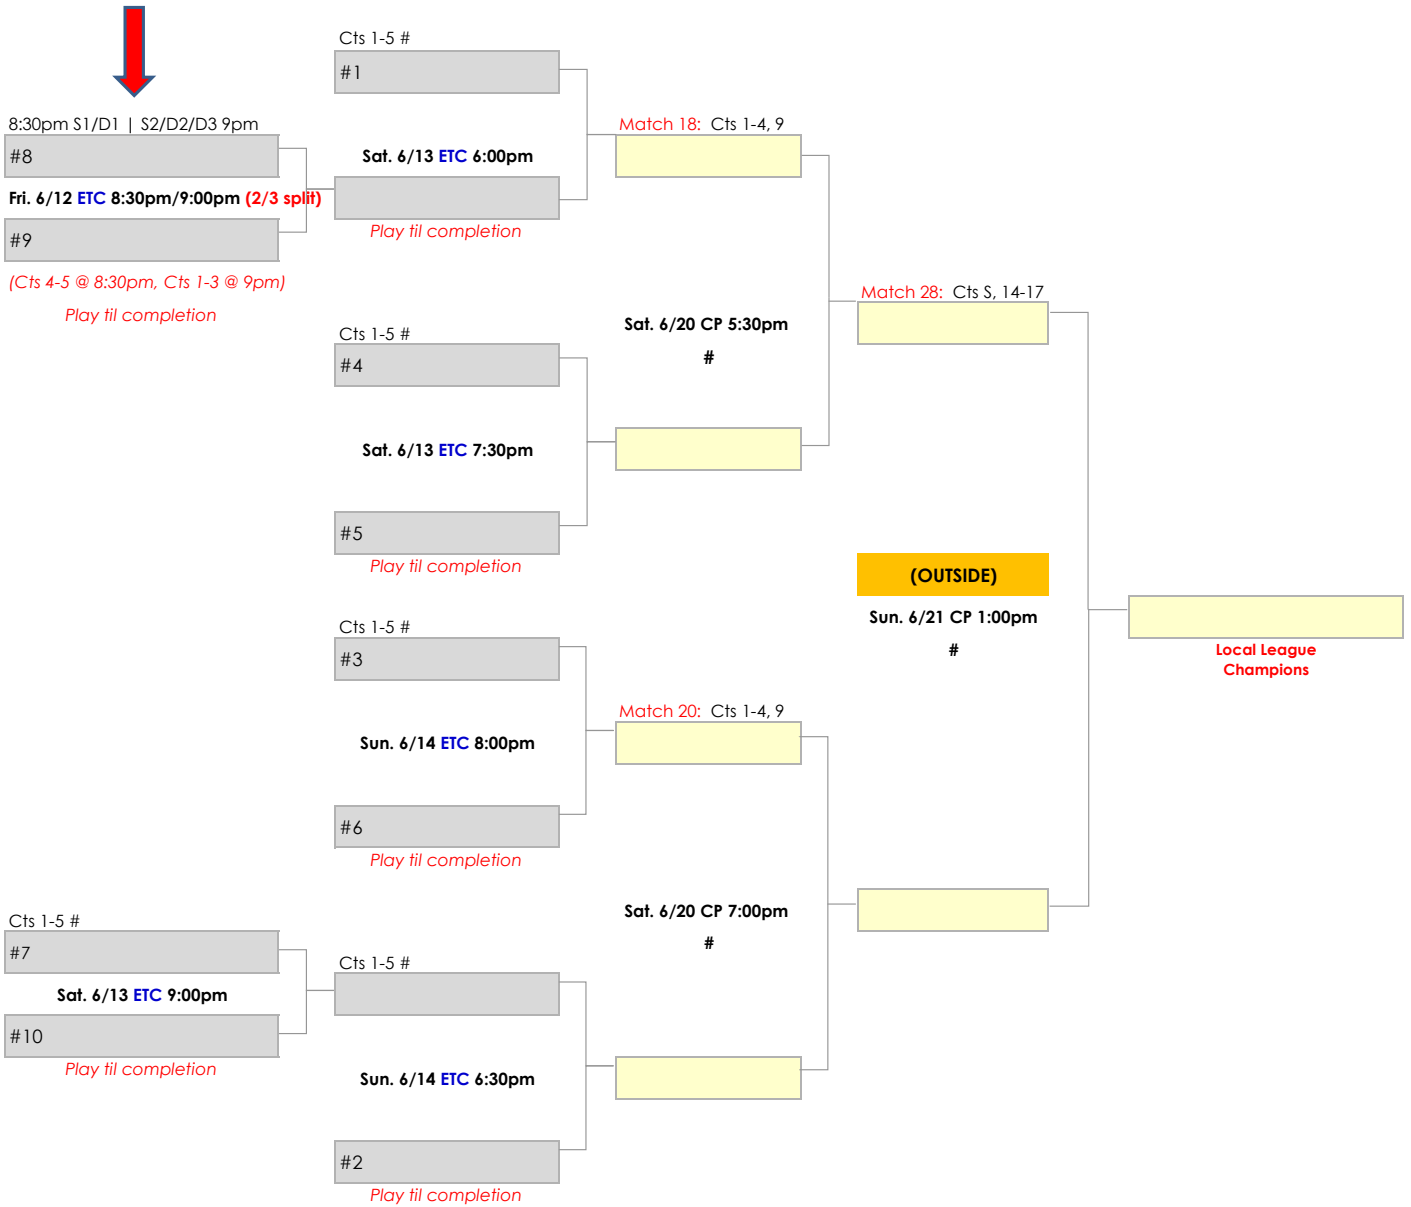

Wild Card Weekend 6/13 - 6/14/26

Edgebrook Club (EDG)

Wild Card Weekend
Sat 6/13 @ EDG

3.0 Men's Playoffs

5 Flights (top 2 from each)

Top teams in each flight fill 1-5 seeds | 2nd PI teams fill 6-10 seeds

Central Park Tennis Club (CP)

6/20 - 6/21/26

Wild Card Weekend
Fri 6/12 & Sat 6/13 @ ETC

Wild Card Weekend
Sat 6/13 & Sun 6/14 @ ETC

Wild Card Weekend 6/12 - 6/14/26
Eastside Tennis Center (ETC)

3.0 Women's Playoffs

7 Flights (top 2 from each)