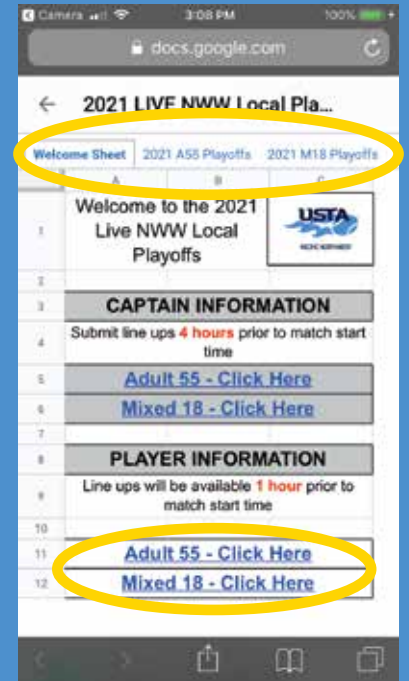

ADULT 55/MIXED 18 VIRTUAL PLAYOFFS

In an effort to keeping our players safe, we are introducing a digital schedule to limit interactions with other players during this time. Follow the steps below to view our schedule.

STEPS TO VIEW OUR DIGITAL SCHEDULE

Step 1: Scan the QR Code

Open your Camera App, point your camera towards the box below (as if you are taking a photo but you don't need to take a photo).

Step 2: Open the Link

You will get a prompt to open a link, click it.

This will open a Google Sheet where you can view schedules for your respective league. Use links in Welcome Sheet or navigate to other Sheets on the document.

Step 3: View Match Information

Navigate the document with the links above to view the schedules.

Captains: Submit Line-ups 4 hours prior to match start (link found on Google Sheet)
Players: Line-ups will be available 1 hour prior to match start time